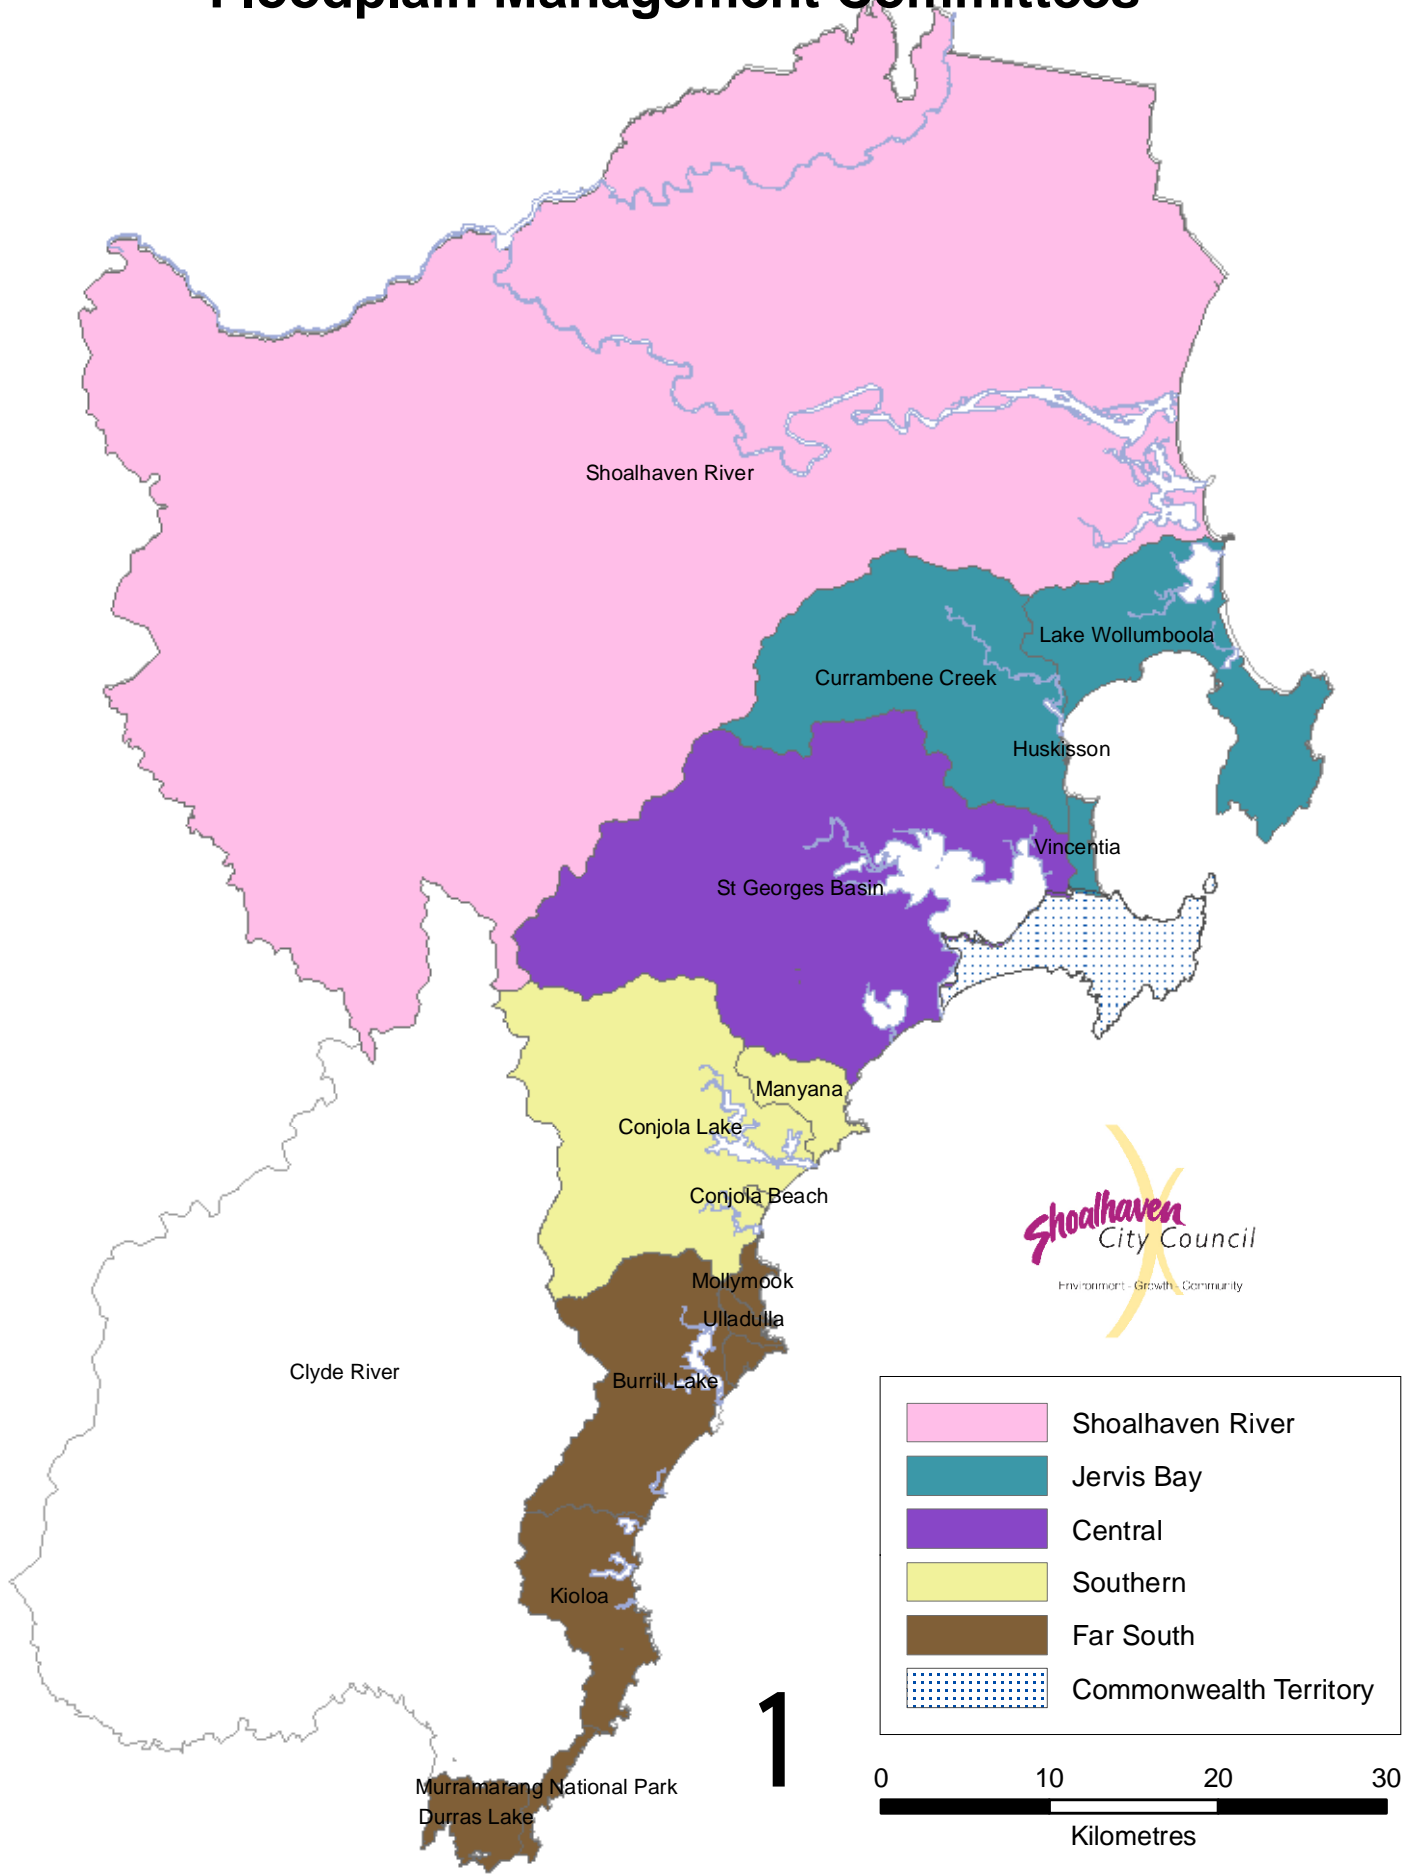

# Natural Resource and Floodplain Management Committees

	Shoalhaven River
	Jervis Bay
	Central
	Southern
	Far South
	Commonwealth Territory

1

The Coastal Management Committee is comprised of representatives from each of the NRFM Committees