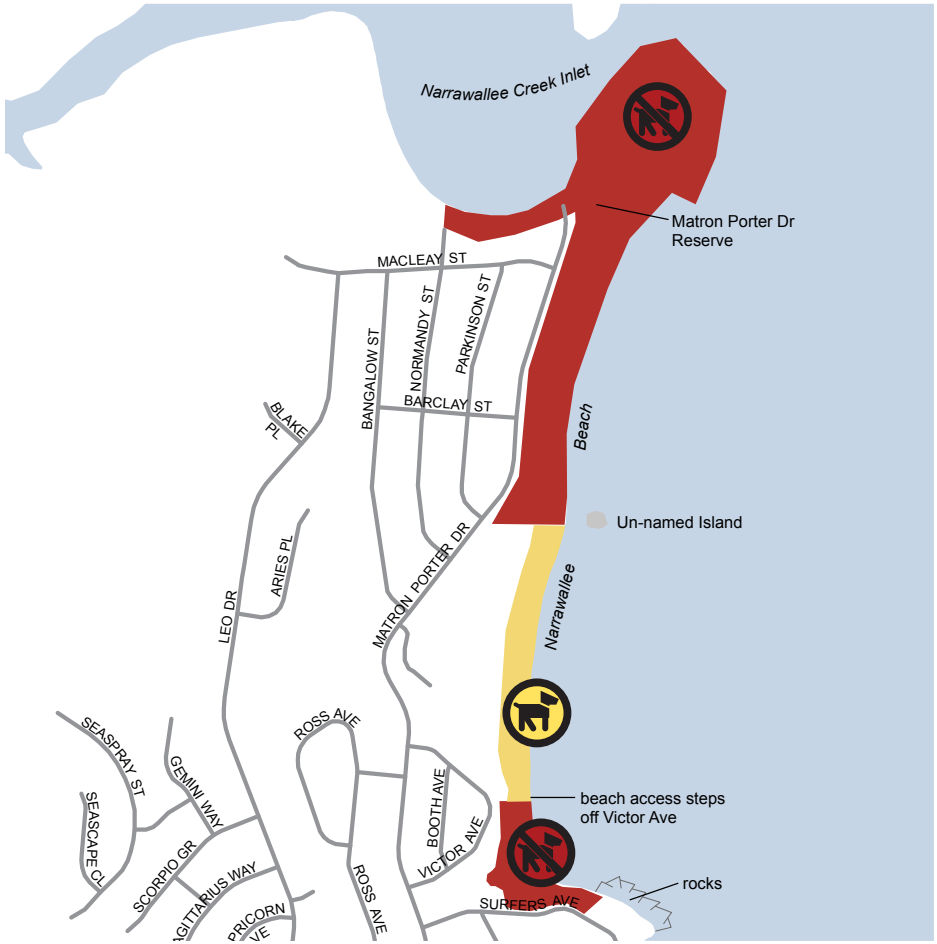

Narrawallee

Dogs Prohibited Area
Northern and Southern areas of
Narrawallee Beach

Off-leash exercise area restricted times
Narrawallee Beach designated area
6pm - 8am - 1 Oct - 30 April
3pm - 10am - 1 May - 30 Sept.