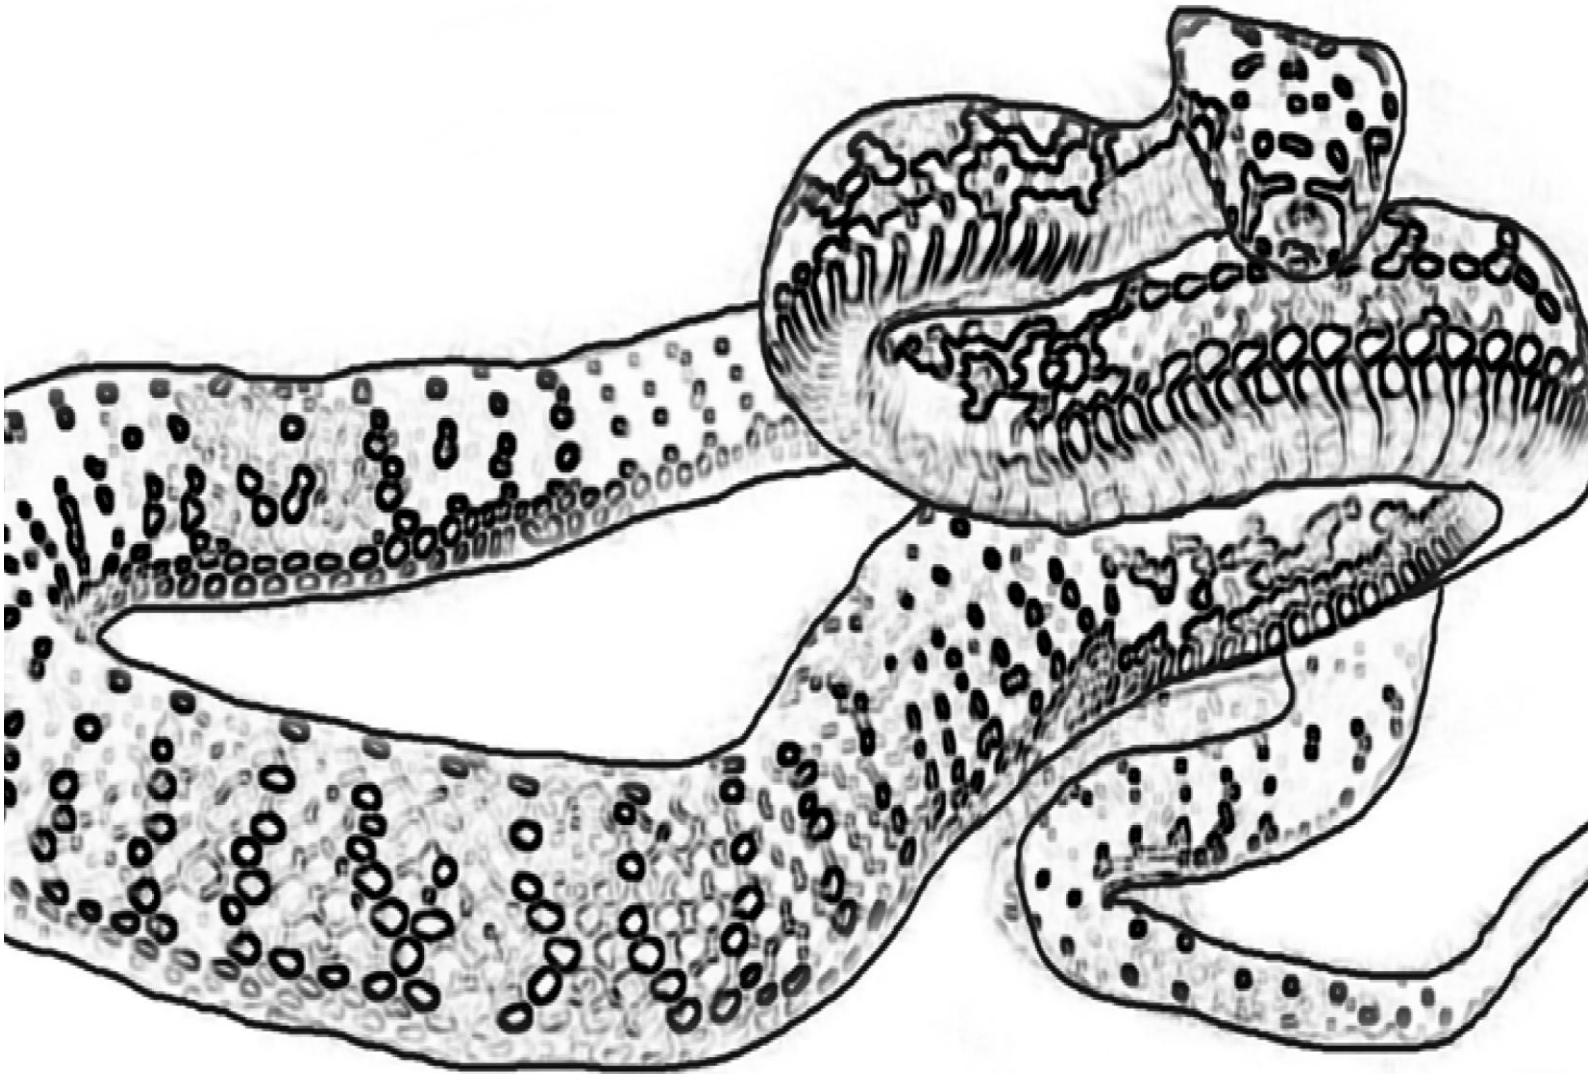

The Broad-headed Snake

This snake looks similar to a diamond python- but don't be confused by its markings, this snake is venomous! The Broad-headed snake is a nocturnal snake. It is very fussy about where it makes its home. It only lives amongst the crevices of sandstone rock escarpments with a sunny aspect so it can make use of the sun to warm its body. When it has had enough of the sun it uses tree hollows for shelter. The Broad-headed snake was once common but much of its preferred habitat has been removed and built on. It now only occurs in sandstone areas within a 200km radius of Sydney and removal of its habitat continues to threaten the survival of this beautiful snake.

Name:

Age:

School: