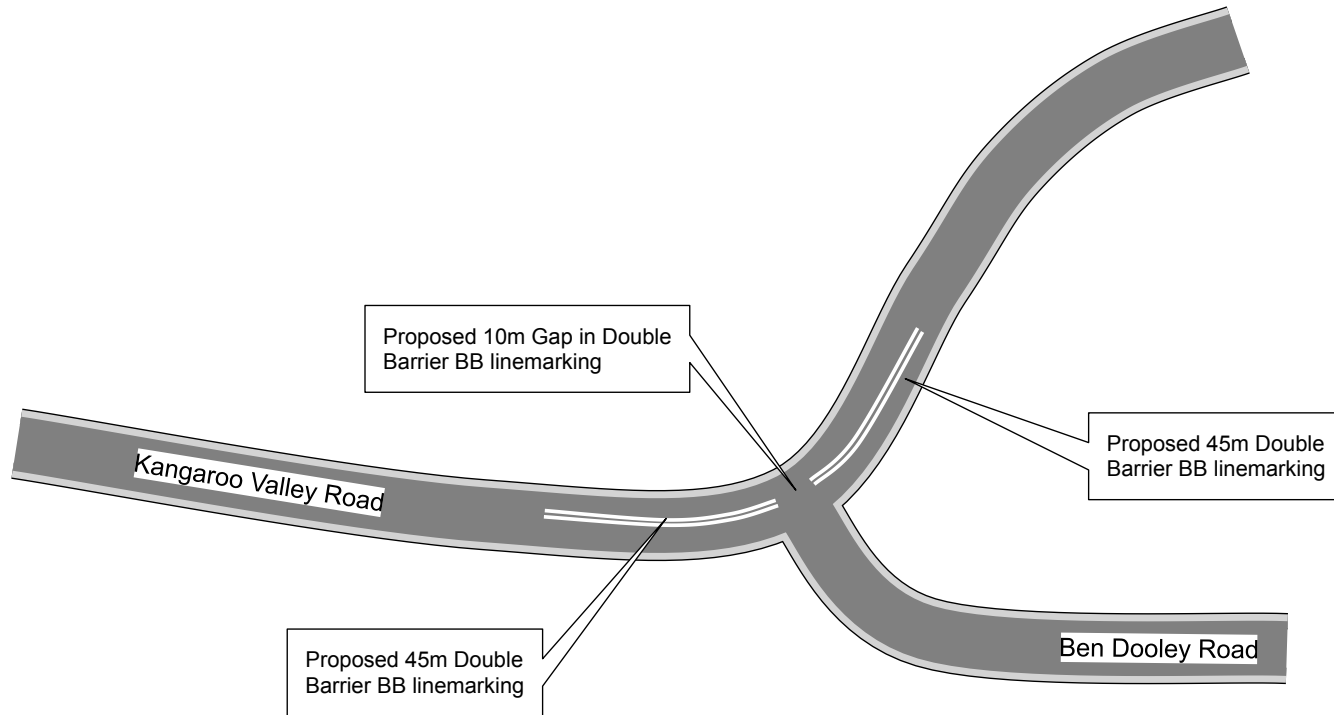

Convert approx 42m existing all day parking to No Parking school days 8am - 9.30am 2.30pm - 4pm

Proposed No Parking zone - Moss Street, Nowra

TRAF 2013/26

**Proposed 90m Double Barrier (BB) linemarking
Kangaroo Valley Road, Berry Mountain**

TRAF 2013/27

Cambewarra
Public
School
entrance

Proposed No Stopping
8.30AM - 9.30AM
2.30PM - 3:30PM
school days

Proposed No Stopping
10m on Kalinga St
10m on Goorama Dr

**Proposed No Stopping zones
Kalinga Street, Cambewarra**

TRAF 2013/28