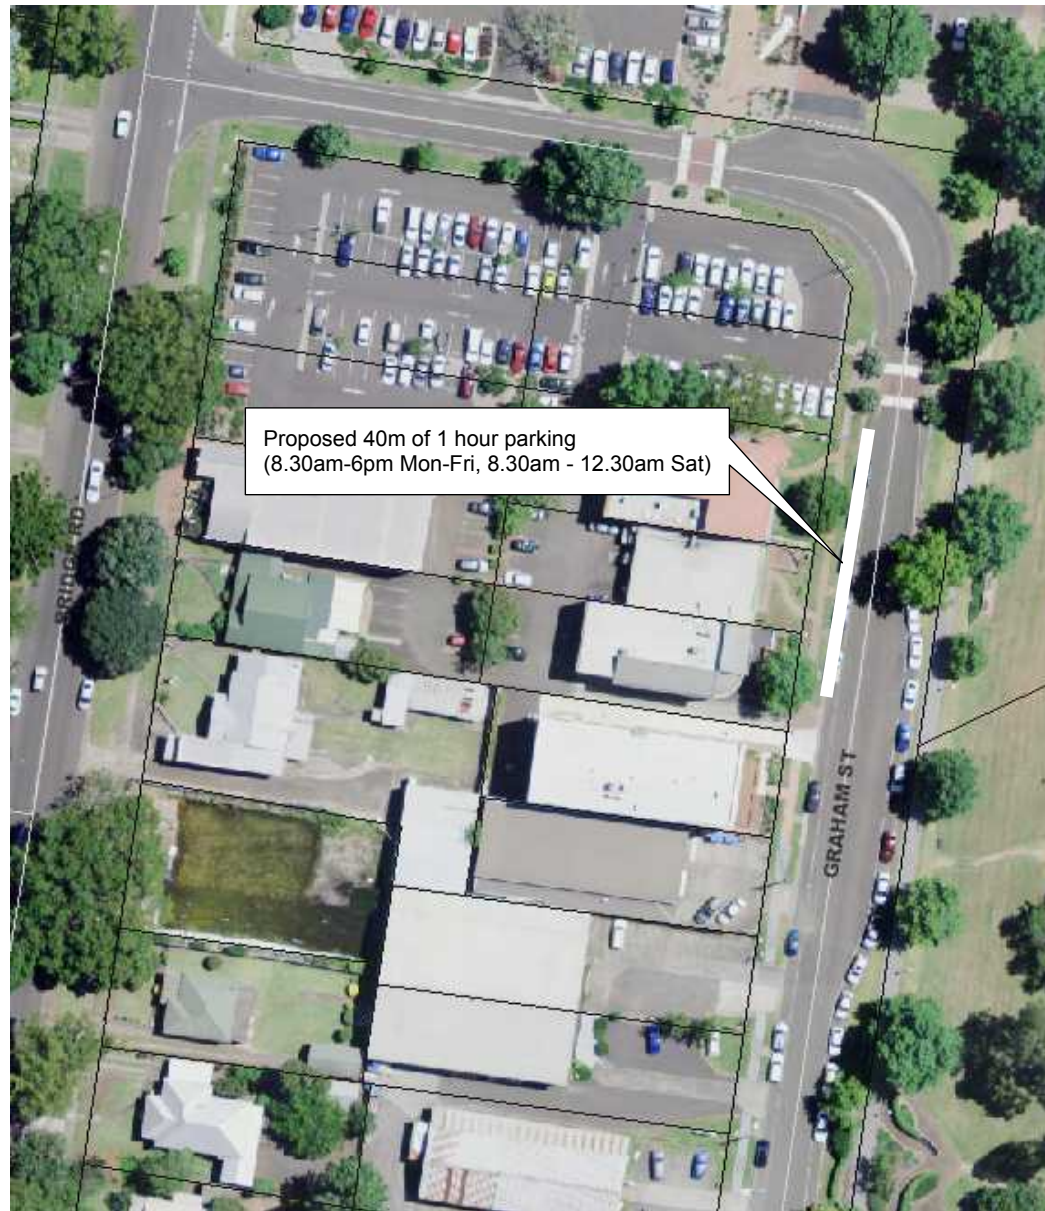

**Proposed Double Barrier (BB) linemarking  
Intersection of Explorer Boulevard and Scott Street  
Intersection of Explorer Boulevard and Shoalhaven Heads Road,  
Shoalhaven Heads**

**Proposed Double Barrier (BB) linemarking  
Intersection of Explorer Boulevard and Scott Street  
Intersection of Explorer Boulevard and Shoalhaven Heads Road,  
Shoalhaven Heads**

**Proposed stop sign and hold linemarking  
Intersection of Strathstone St and Culburra Road, Culburra**

**TRAF 2013/32**

**Proposed 1 Hour Parking Restrictions  
Graham Street, Nowra**

**TRAF 2013/33**