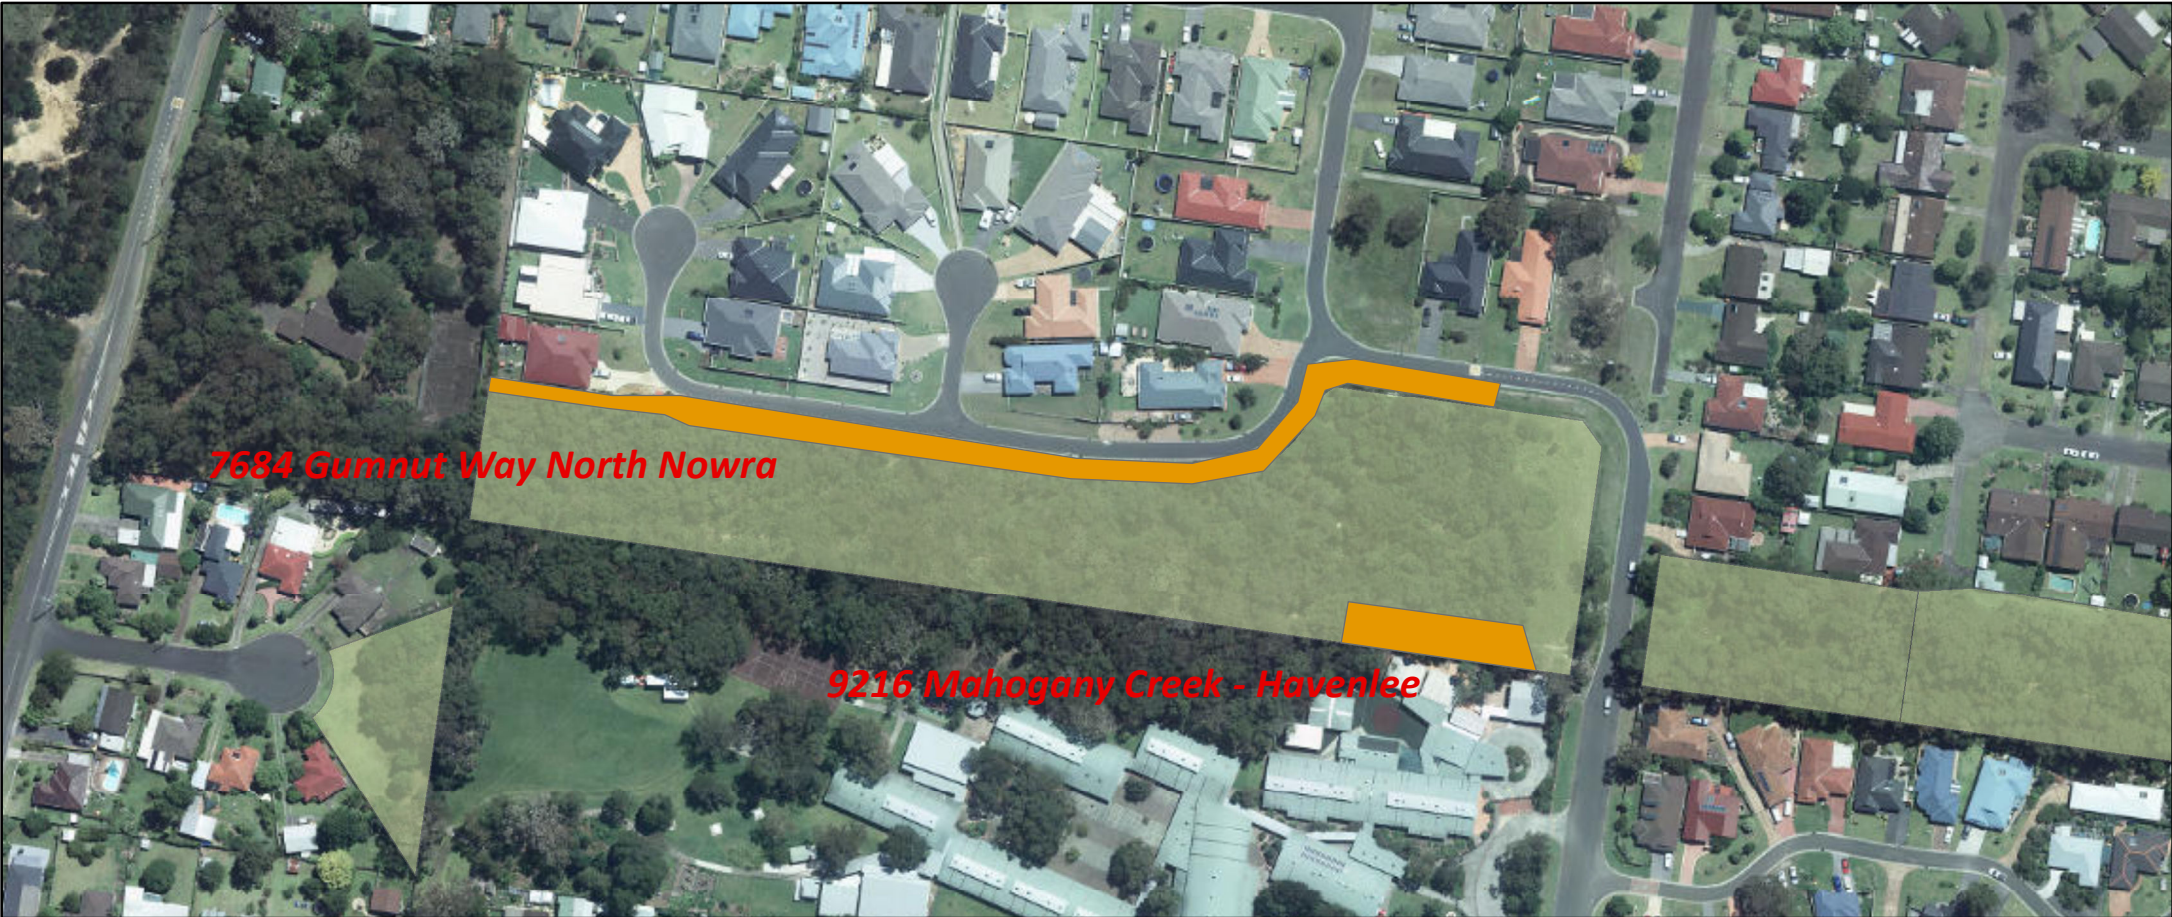

# NORTH NOWRA 4

### Maintenance Instructions

7684: Maintain 6m wide beside 19 Gumnut Way & 2m wide along southern road verge in front of the bushland

9612: Maintain the cleared area 10m wide off the fence with Havenlee School