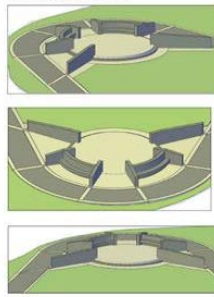

Council will be undertaking construction on Stage 2 of Voyager Memorial Park, Huskisson in early July.

Works include an upgrade to play equipment, completion of the Anzac Memorial and improvements to the park entrance. See the plans on Council's website.

STAGE 2 PROPOSED MEMORIAL IMAGES