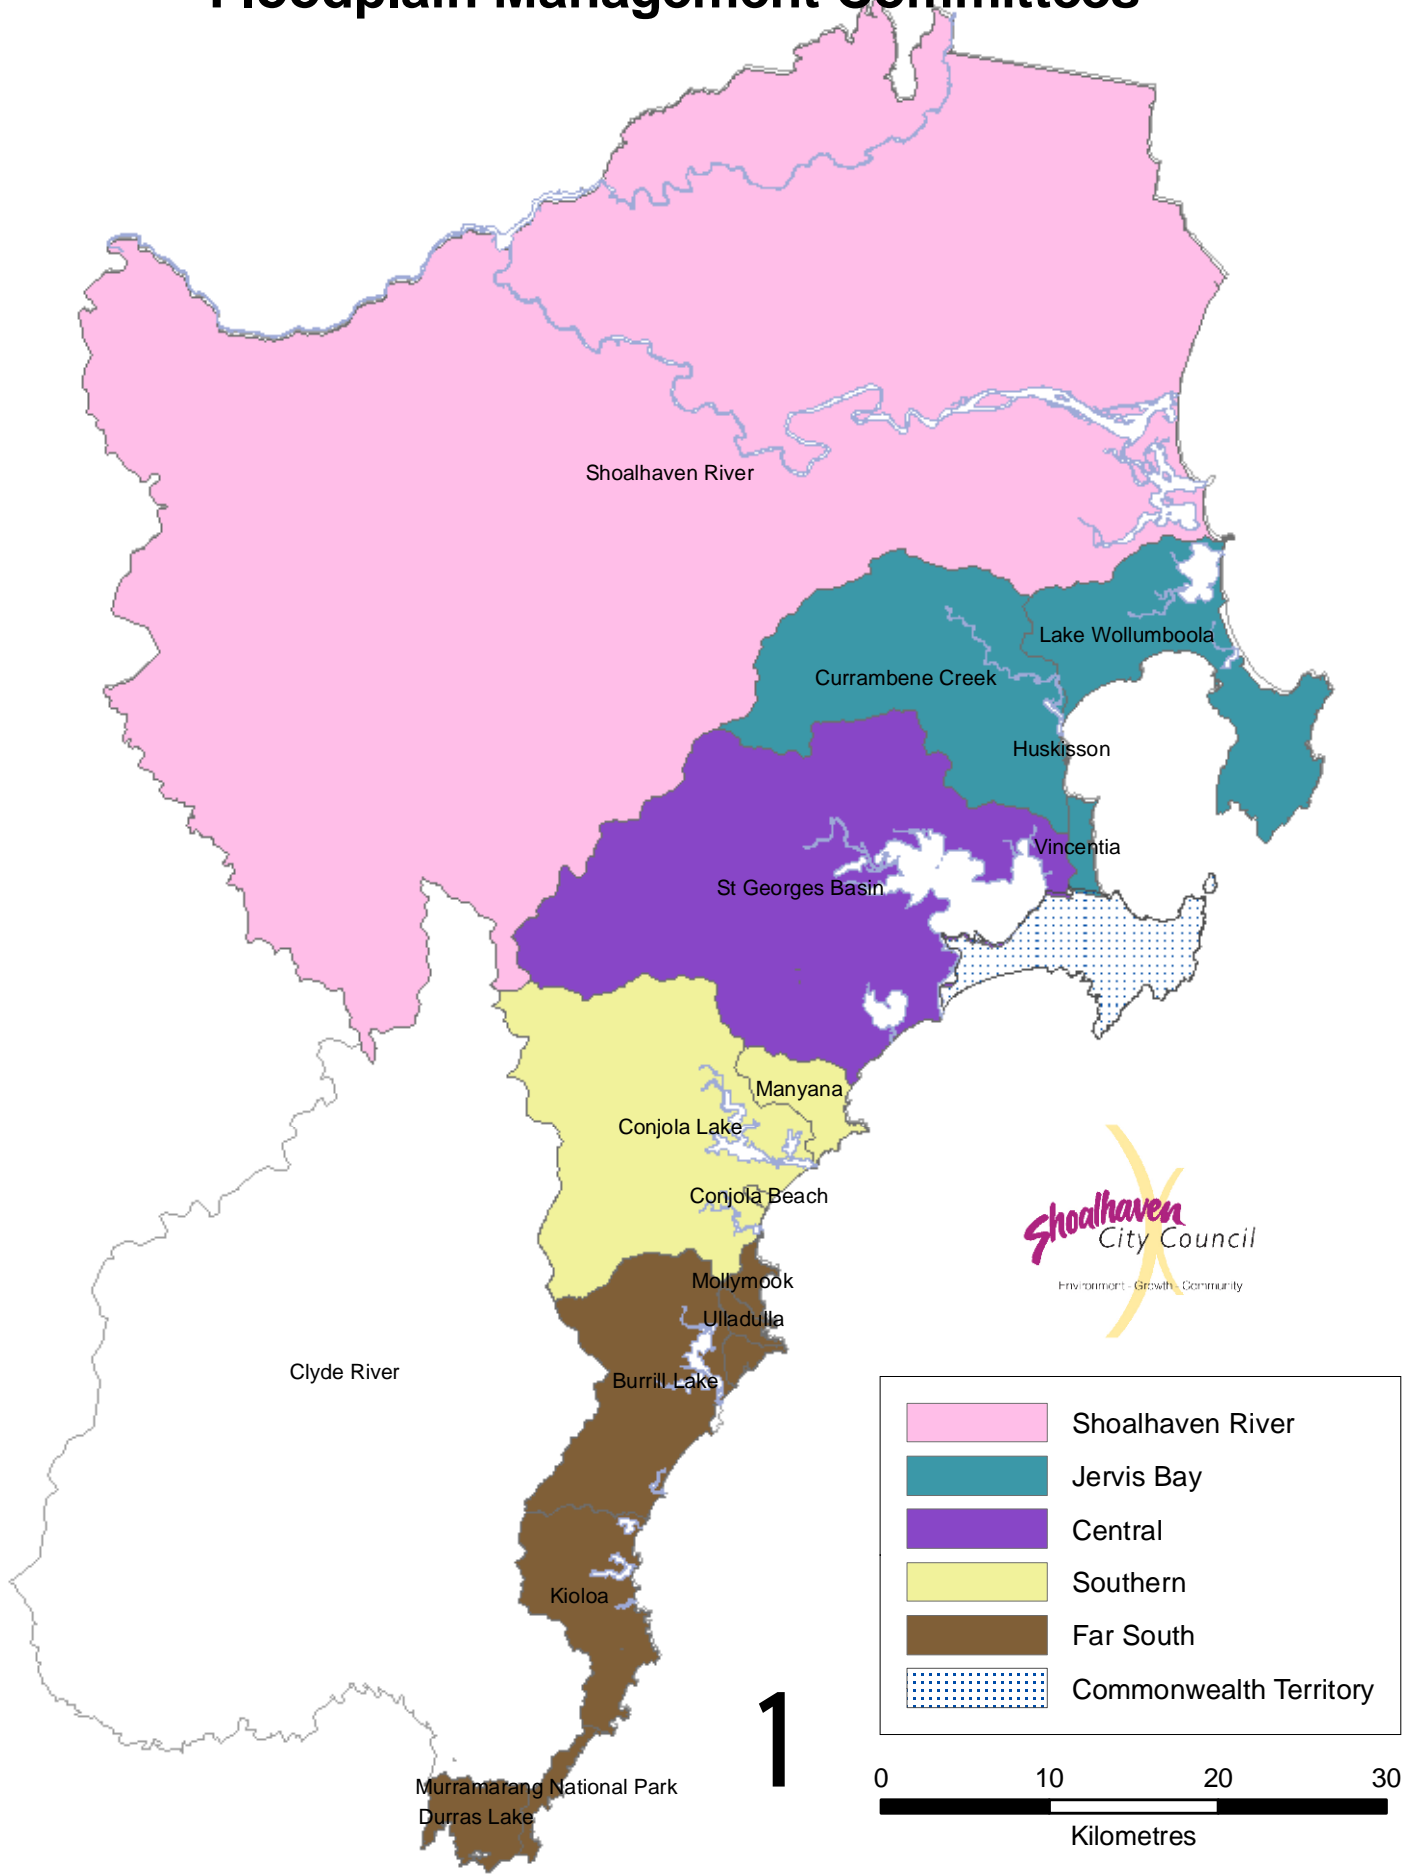

Natural Resource and Floodplain Management Committees

	Shoalhaven River
	Jervis Bay
	Central
	Southern
	Far South
	Commonwealth Territory

The Coastal Management Committee is comprised of representatives from each of the NRFM Committees