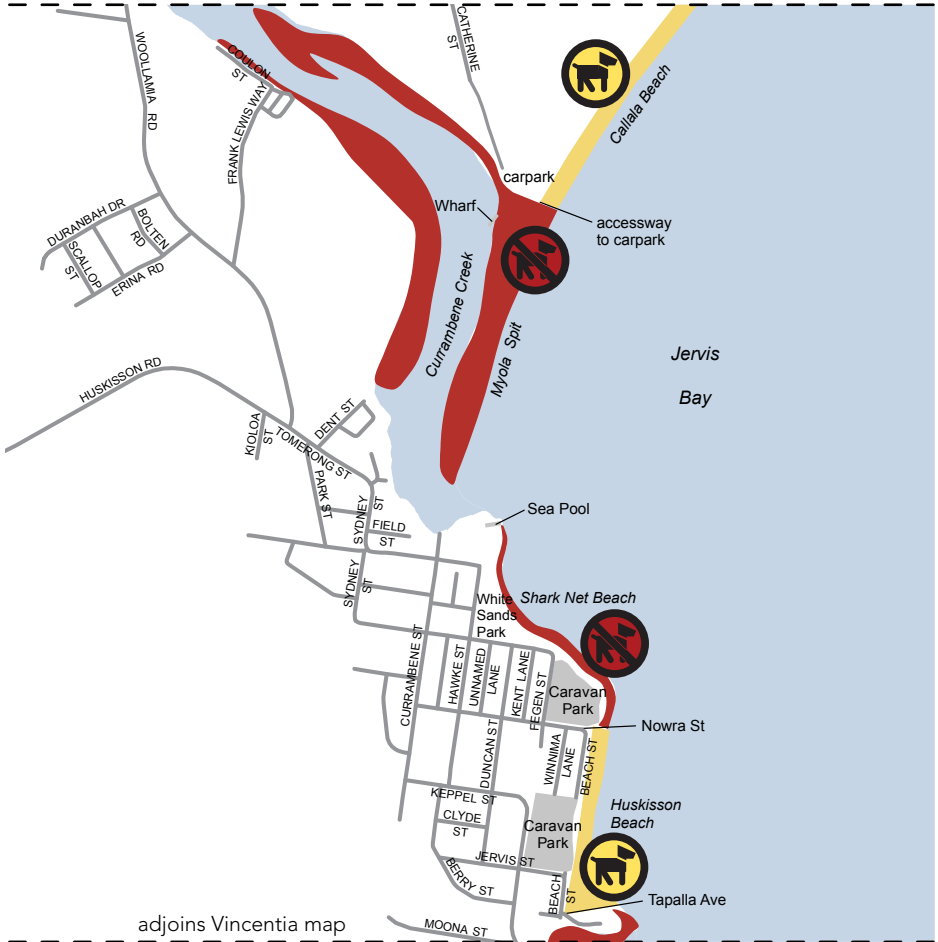

Huskisson

adjoins Callala map

adjoins Vincentia map

Off-leash exercise area restricted times
 Huskisson Beach
 4pm - 8am - 1 Oct - 30 April
 3pm - 10am - 1 May - 30 Sept.

Dogs Prohibited Areas