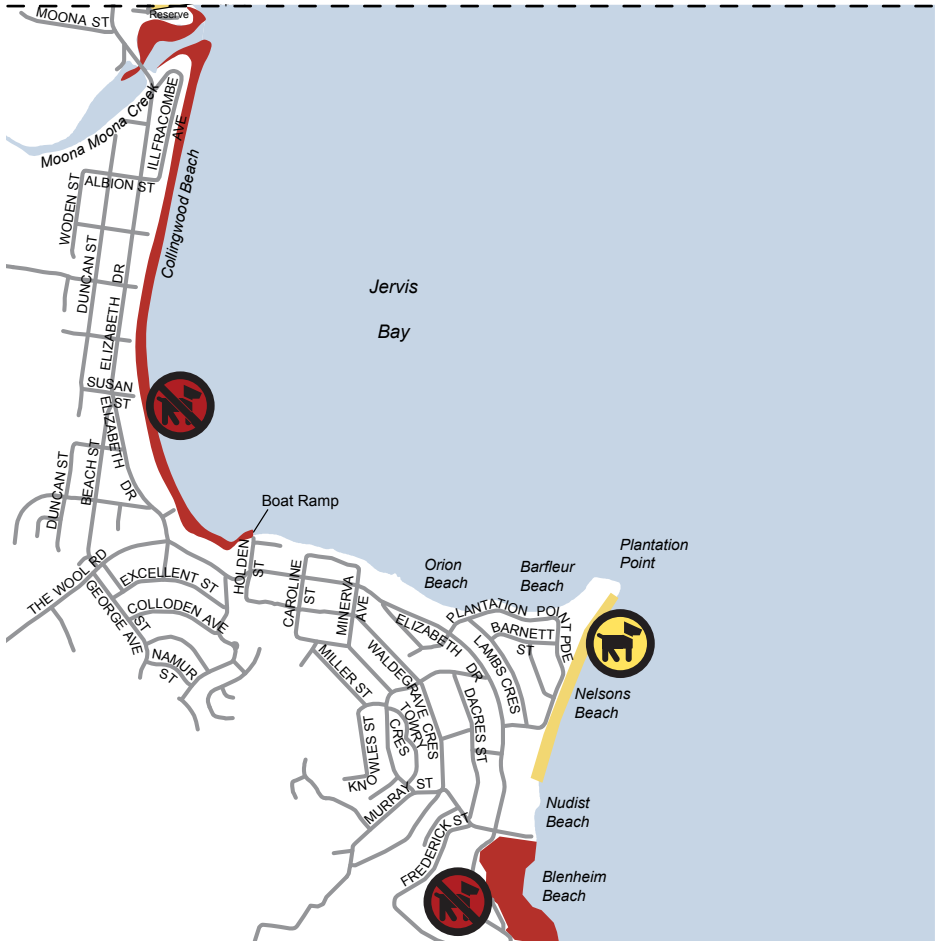

# Vincentia

adjoins Huskisson map

Off-leash exercise area restricted times  
Nelsons Beach  
4pm - 8am - 1 Oct - 30 April  
3pm - 10am - 1 May - 30 Sept.

Dogs Prohibited Areas  
Collingwood Beach - prohibited area  
excludes the cycleway, which is an  
on-leash area. Please note that west of  
the cycleway is also a prohibited area.