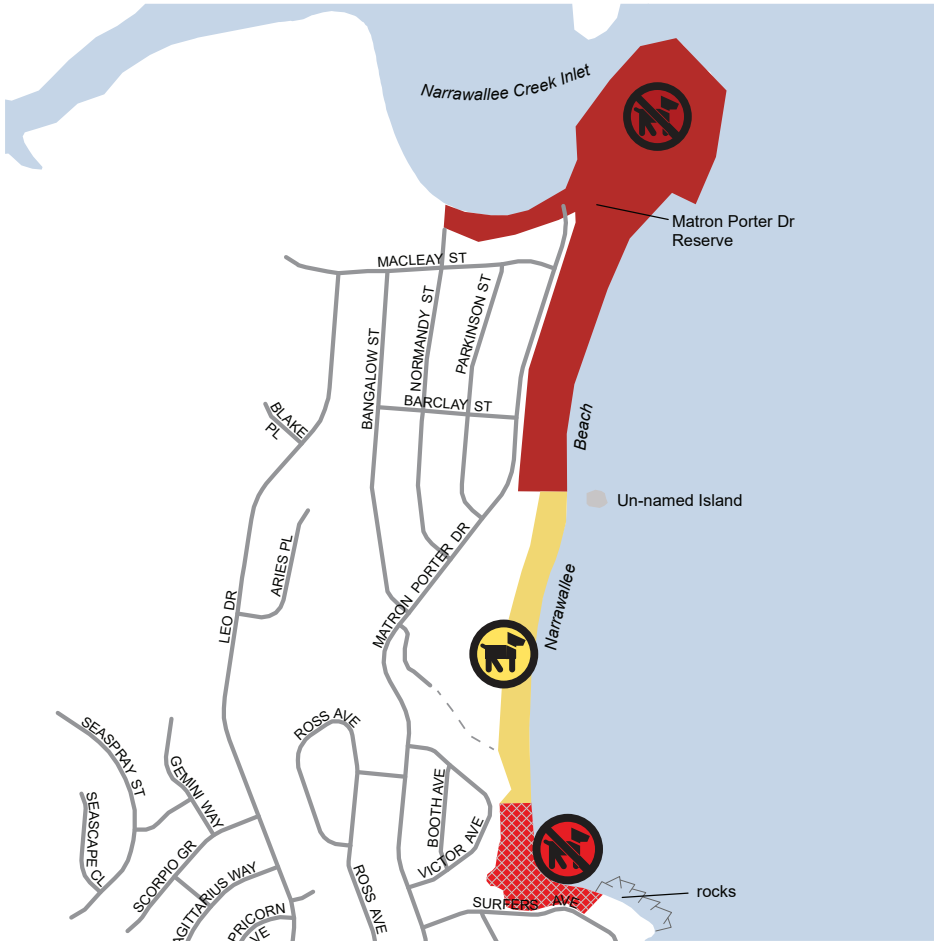

Narrawallee

Dogs Prohibited Area
Northern area of Narrawallee Beach

Dog Prohibited - On-leash Transit Zone
Area South of Victor Avenue steps,
Narrawallee Beach

Off-leash exercise area restricted times
Narrawallee Beach designated area
4pm - 8am (Australian Eastern Daylight Saving Time)
3pm - 10am (Australian Eastern Standard Time)