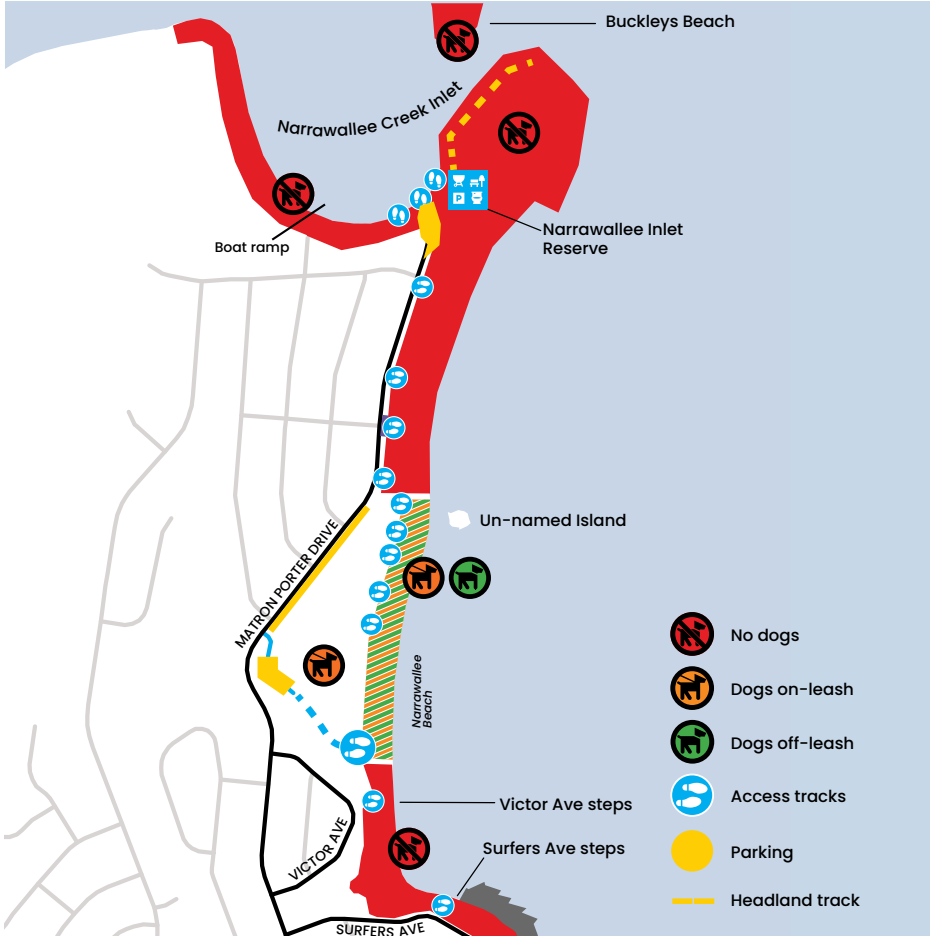

Narrawallee

From September 1, 2024.

Daylight saving time (October - April)

On-leash 8am-4pm | Off-leash 4pm-8am

Standard time (May - September)

On-leash 10am-3pm | Off-leash 3pm-10am