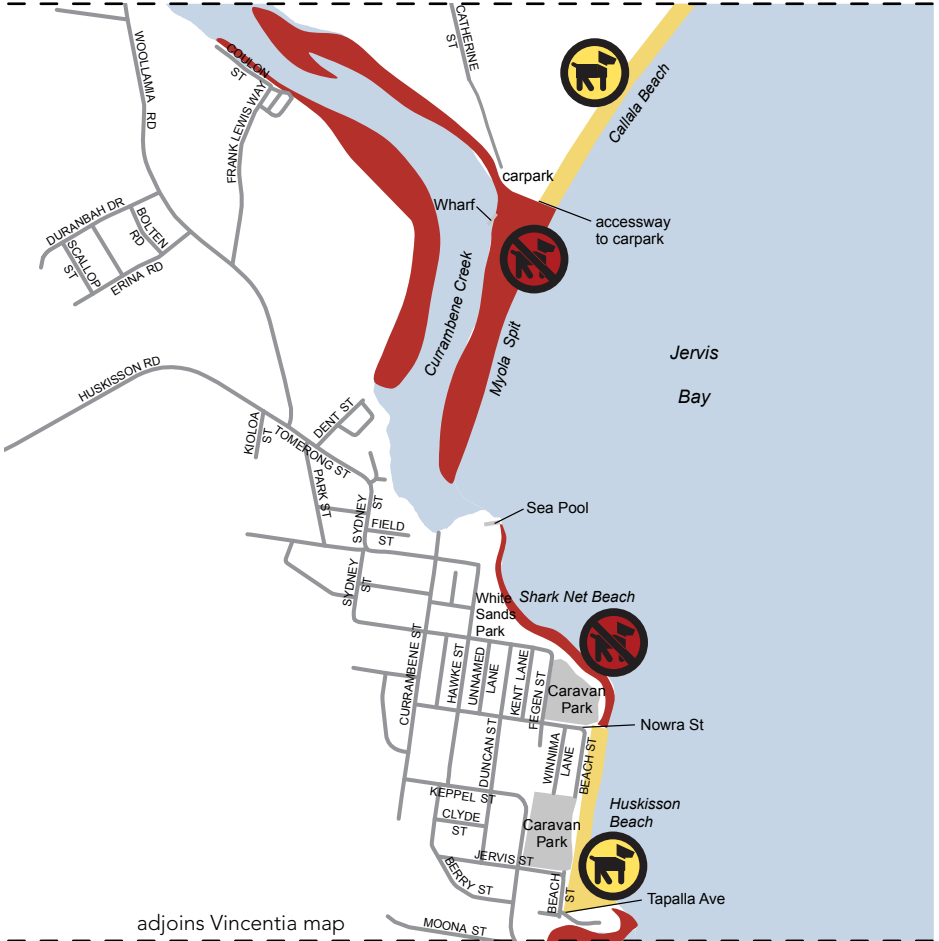

Huskisson

adjoins Callala map

adjoins Vincentia map

Off-leash exercise area restricted times
 Huskisson Beach
 4pm - 8am - 1 Oct - 30 April
 3pm - 10am - 1 May - 30 Sept.

Dogs Prohibited Areas