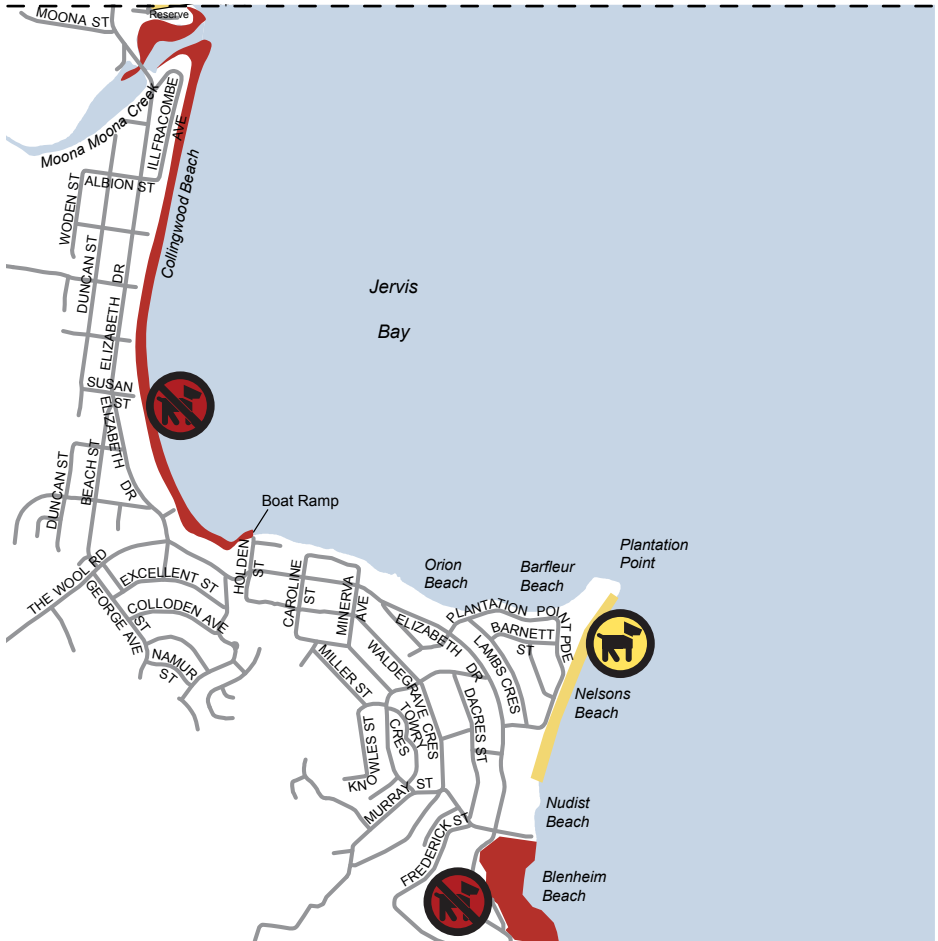

# Vincentia

adjoins Huskisson map

Off-leash exercise area restricted times  
 Nelsons Beach  
 4pm - 8am - 1 Oct - 30 April  
 3pm - 10am - 1 May - 30 Sept.

Dogs Prohibited Areas  
 Collingwood Beach - prohibited area  
 excludes the cycleway, which is an  
 on-leash area. Please note that west of  
 the cycleway is also a prohibited area.