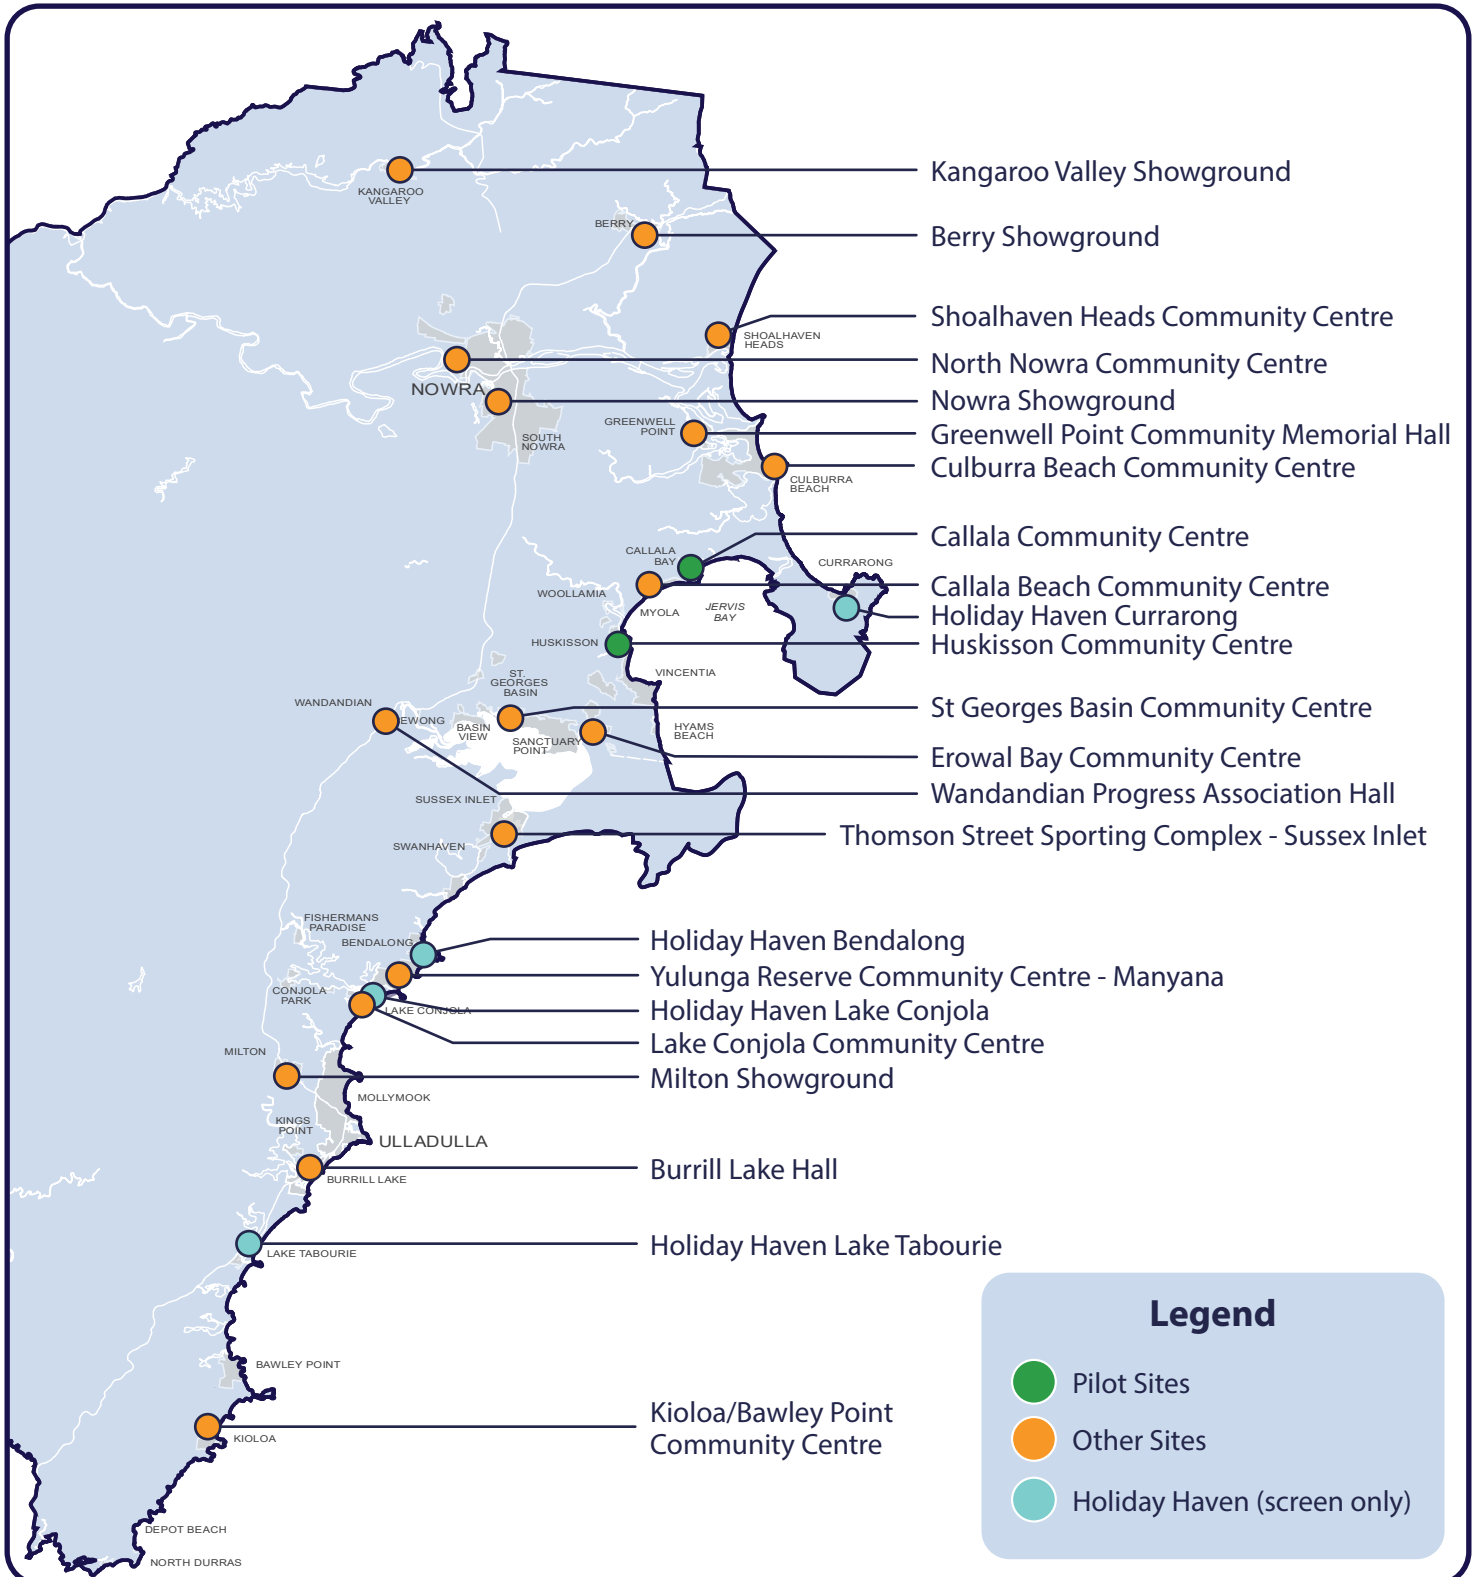

# Recovery Into Resilience Project

## Sites for Infrastructure Upgrades

**Legend**

- Pilot Sites
- Other Sites
- Holiday Haven (screen only)